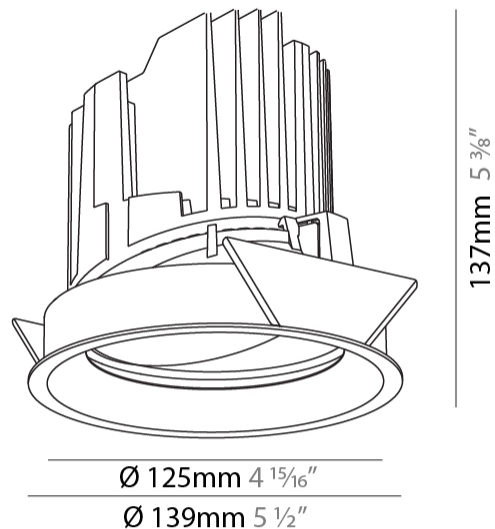

PHYSICAL

Shape: Round
Diameter (mm): 139
Diameter (in): 5 1/2
Height (mm): 137
Height (in): 5 3/8
Ceiling Thickness (mm): 10 / 12.5 / 15
Ceiling Thickness (in): 3/8 or 1/2 or 9/16
Min. Recessing Depth (mm): 150
Min. Recessing Depth (in): 5 7/8
Light Distribution: Adjustable / Downlight
Weight (kg): 0.805
Weight (lbs): 1.77
Fixture Finish: SSR / BKV / CWI / CRY / HAB / LAG / UFT / ITA / RUA / RUR / MIC / FTG / MYG / TWT / LOD / PUS / FRO / FUP / KIA / POP / BLS / SPG / MEY / GOH / GUM / CHC / COM / ABZ / JAG / OBR / MOS / ROR
Fixture Material: Aluminum Die Cast
Cut-out Measurements: 130mm / 5 1/8"

ELECTRICAL

Lamp Type: LED (Zhaga Standard)
Input Wattage (W): 13.2 / 16.5
Total Output Wattage (W): 12 / 14
Dimming: Tri-Mode (Non-Dimming and Phase Dimming (120Vac only) and 0-10V Dimming)
Driver Included: No
Driver Location: Recessed Housing
Driver Type: Constant Current - Universal
Driver Class: Class 2
Housing: See components
Input Voltage (V): 120 - 277
Constant Current (MA): 350

LED

Number of LEDs: 1
Color Temperature (°K): 2700 / 3000 / 3500 / 4000
Max. Delivered Lumen (lm): 870 / 970 / 1039 / 1060
Nominal Lumen (lm): 960 / 1070 / 1156 / 1180
CRI: >90 CRI
Efficiency (%): 0.905
Lamp Life (hrs): 50000

OPTICAL

Reflector°: 10
Optic°: Lens Pack - No Lens
Adjustability: Rotational 355°; Tilt 30°

RATINGS AND CERTIFICATIONS

Certified By: CSA Certified to UL and CSA Standards
IP rating: IP20